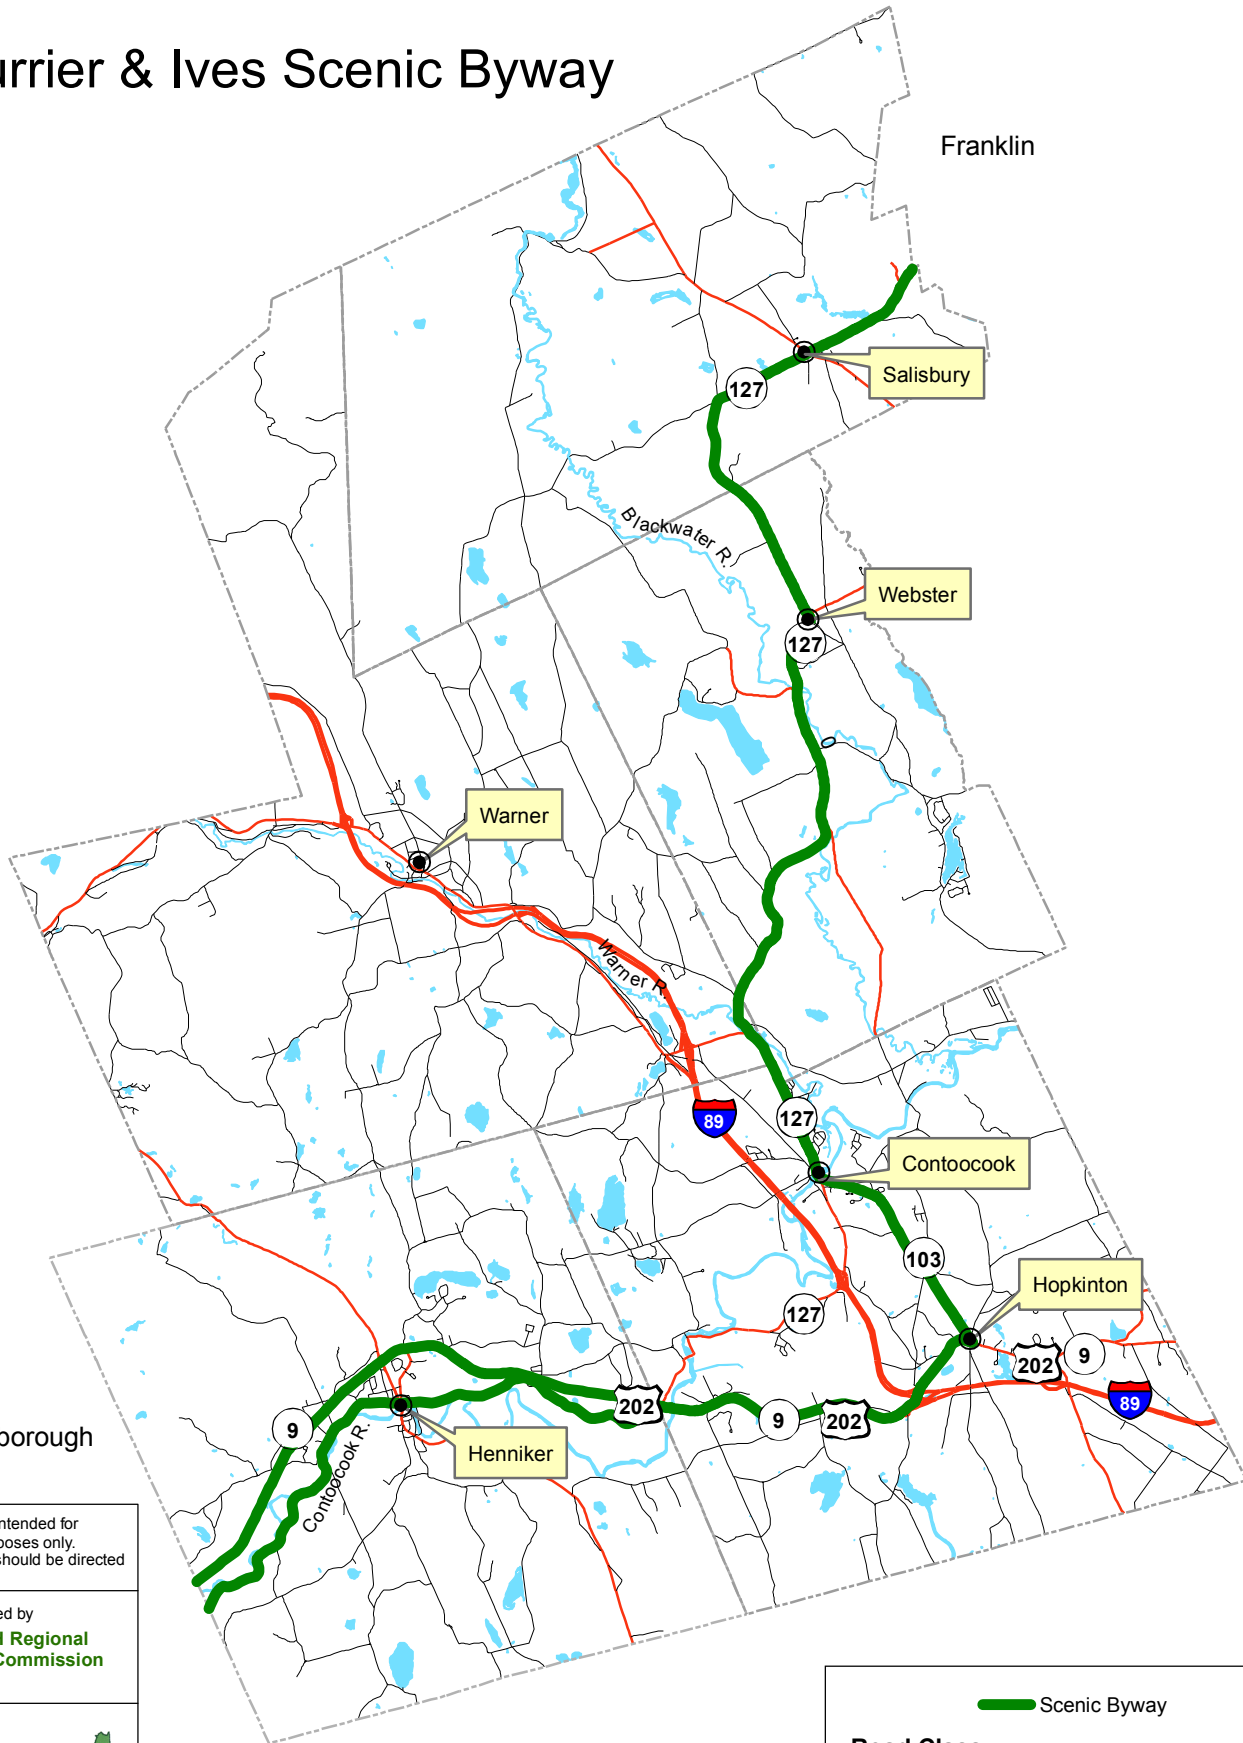

Currier & Ives Scenic Byway

Franklin

Hillsborough

This map is intended for planning purposes only. Corrections should be directed to CNHRPC.

Map produced by
Central NH Regional Planning Commission
 May 2009