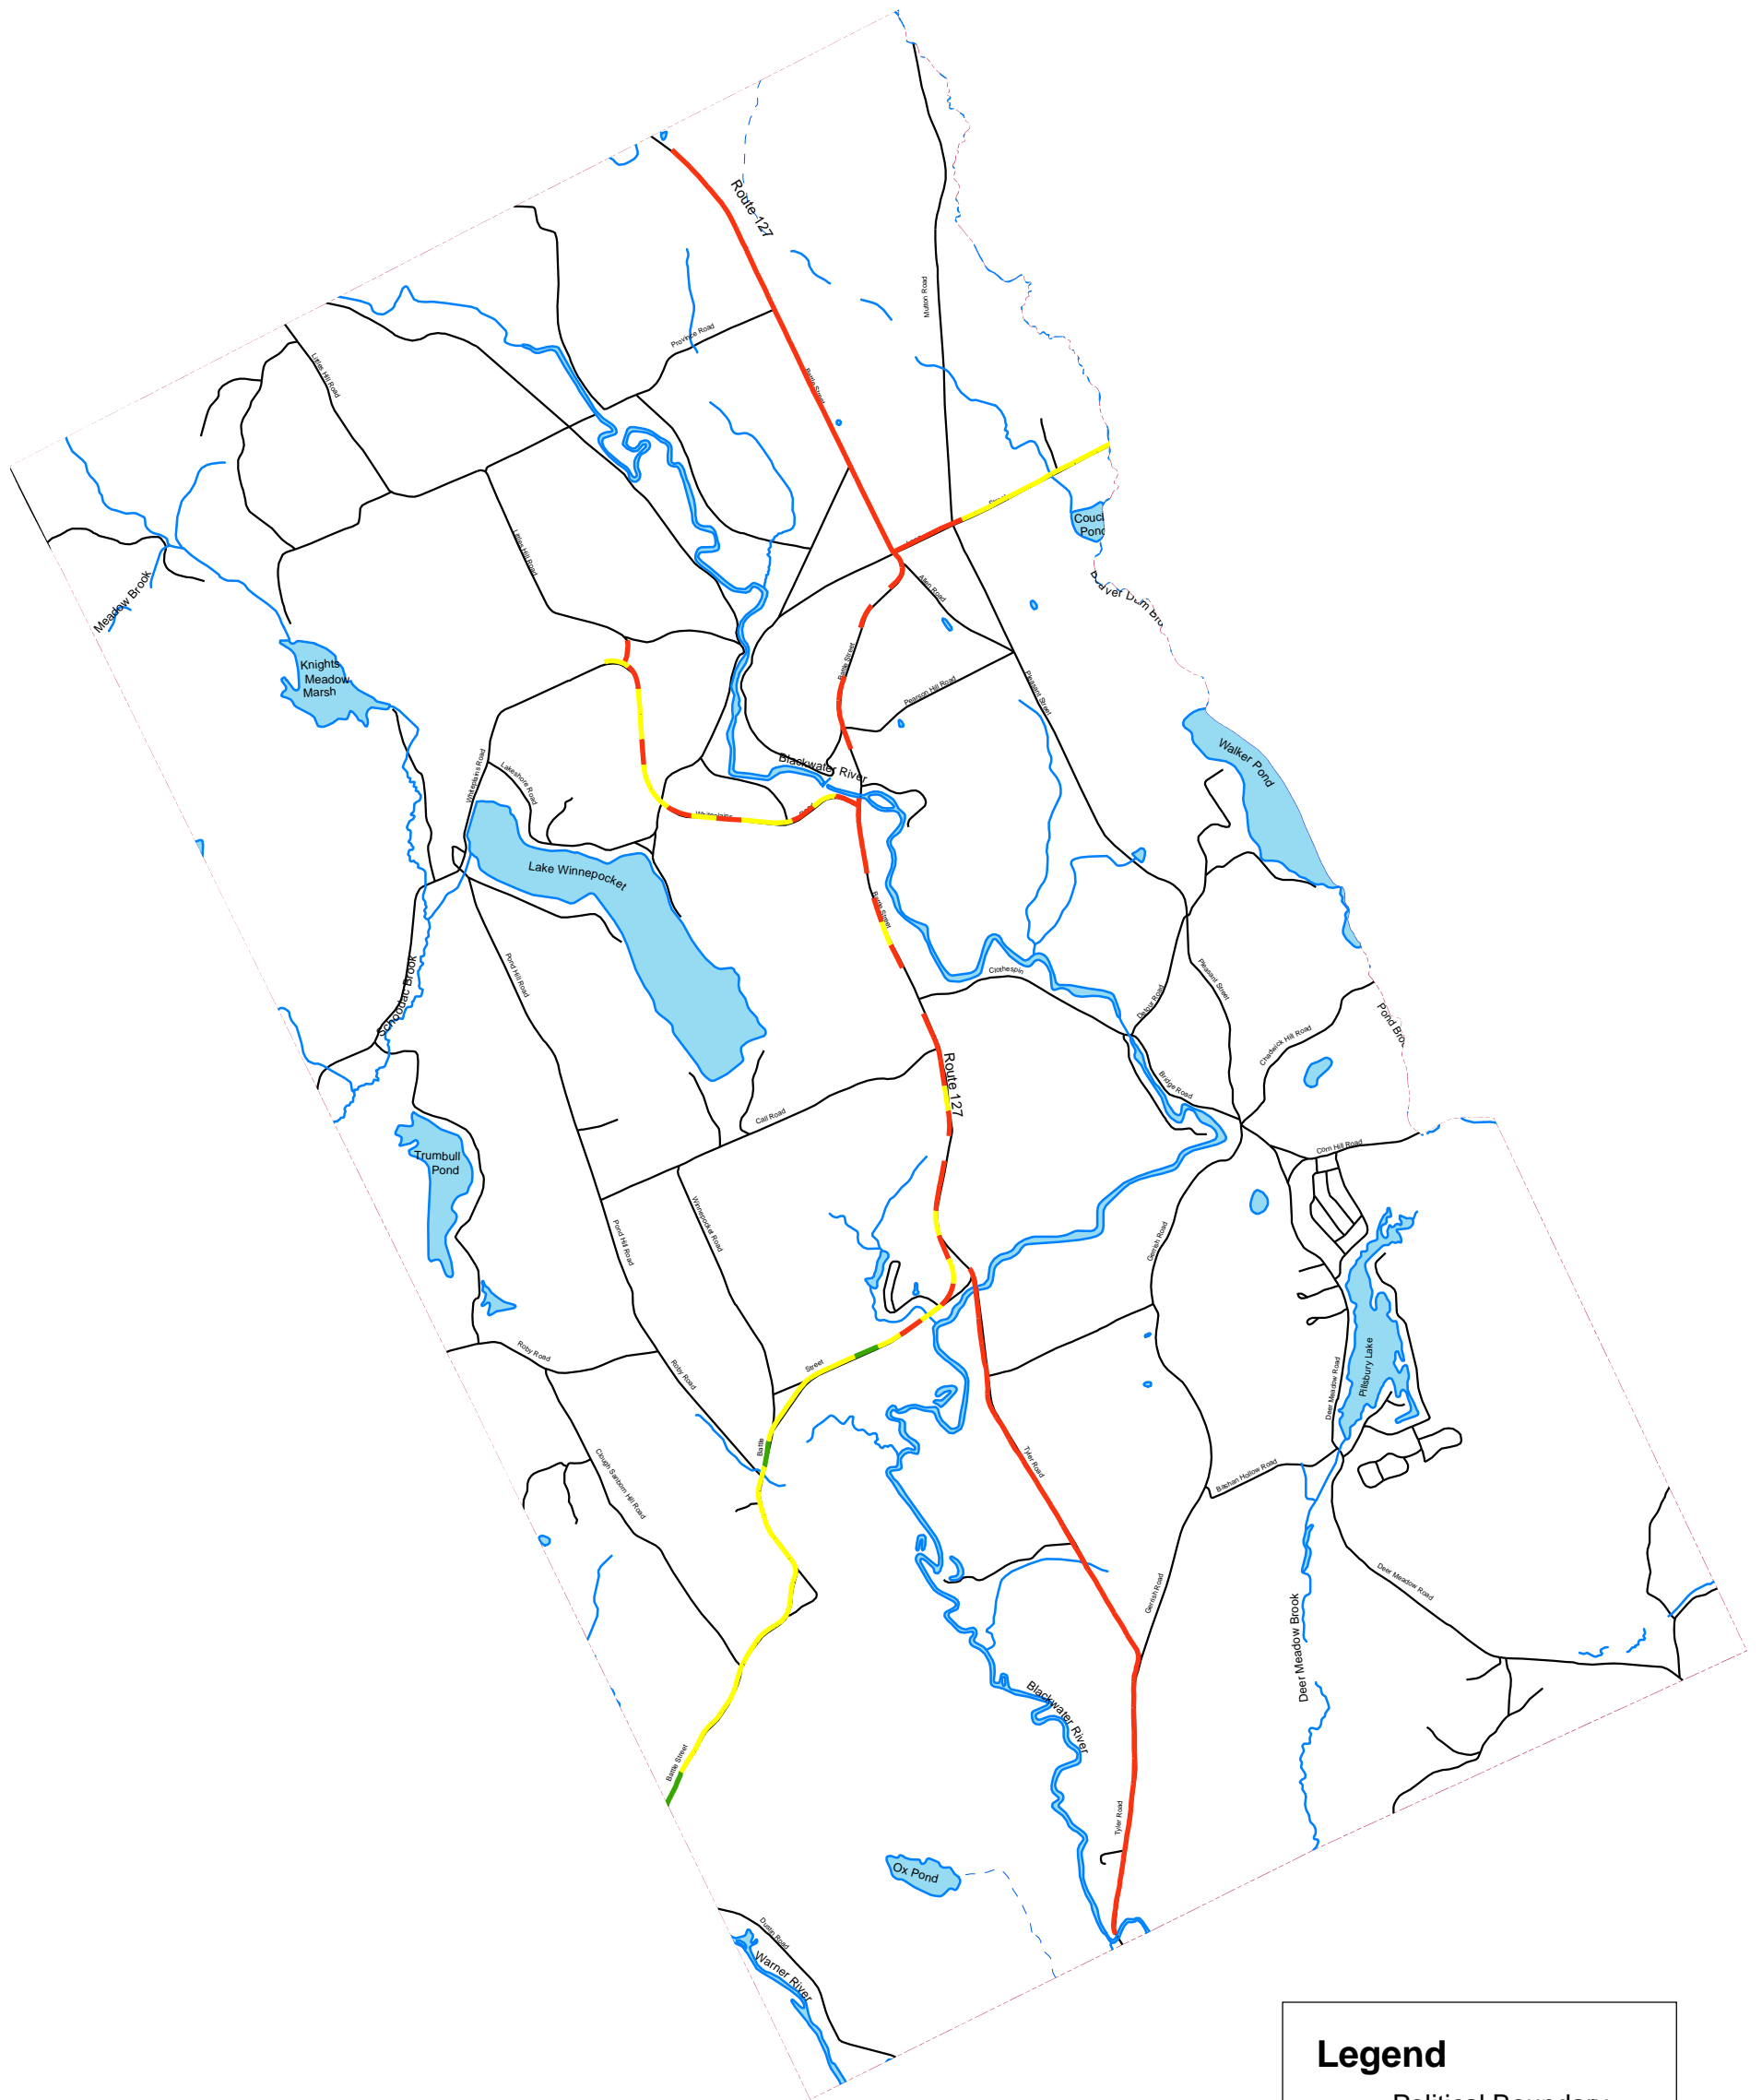

Town of Webster

Road Condition

Legend

- Political Boundary
- Roads
- Rivers and Streams
- Intermittent Streams
- Water Bodies

Road Condition Index

- 0 - 2.5
- 2.5 - 3.5
- 3.5 - 5

Map prepared by
 Central New Hampshire Regional Planning Commission