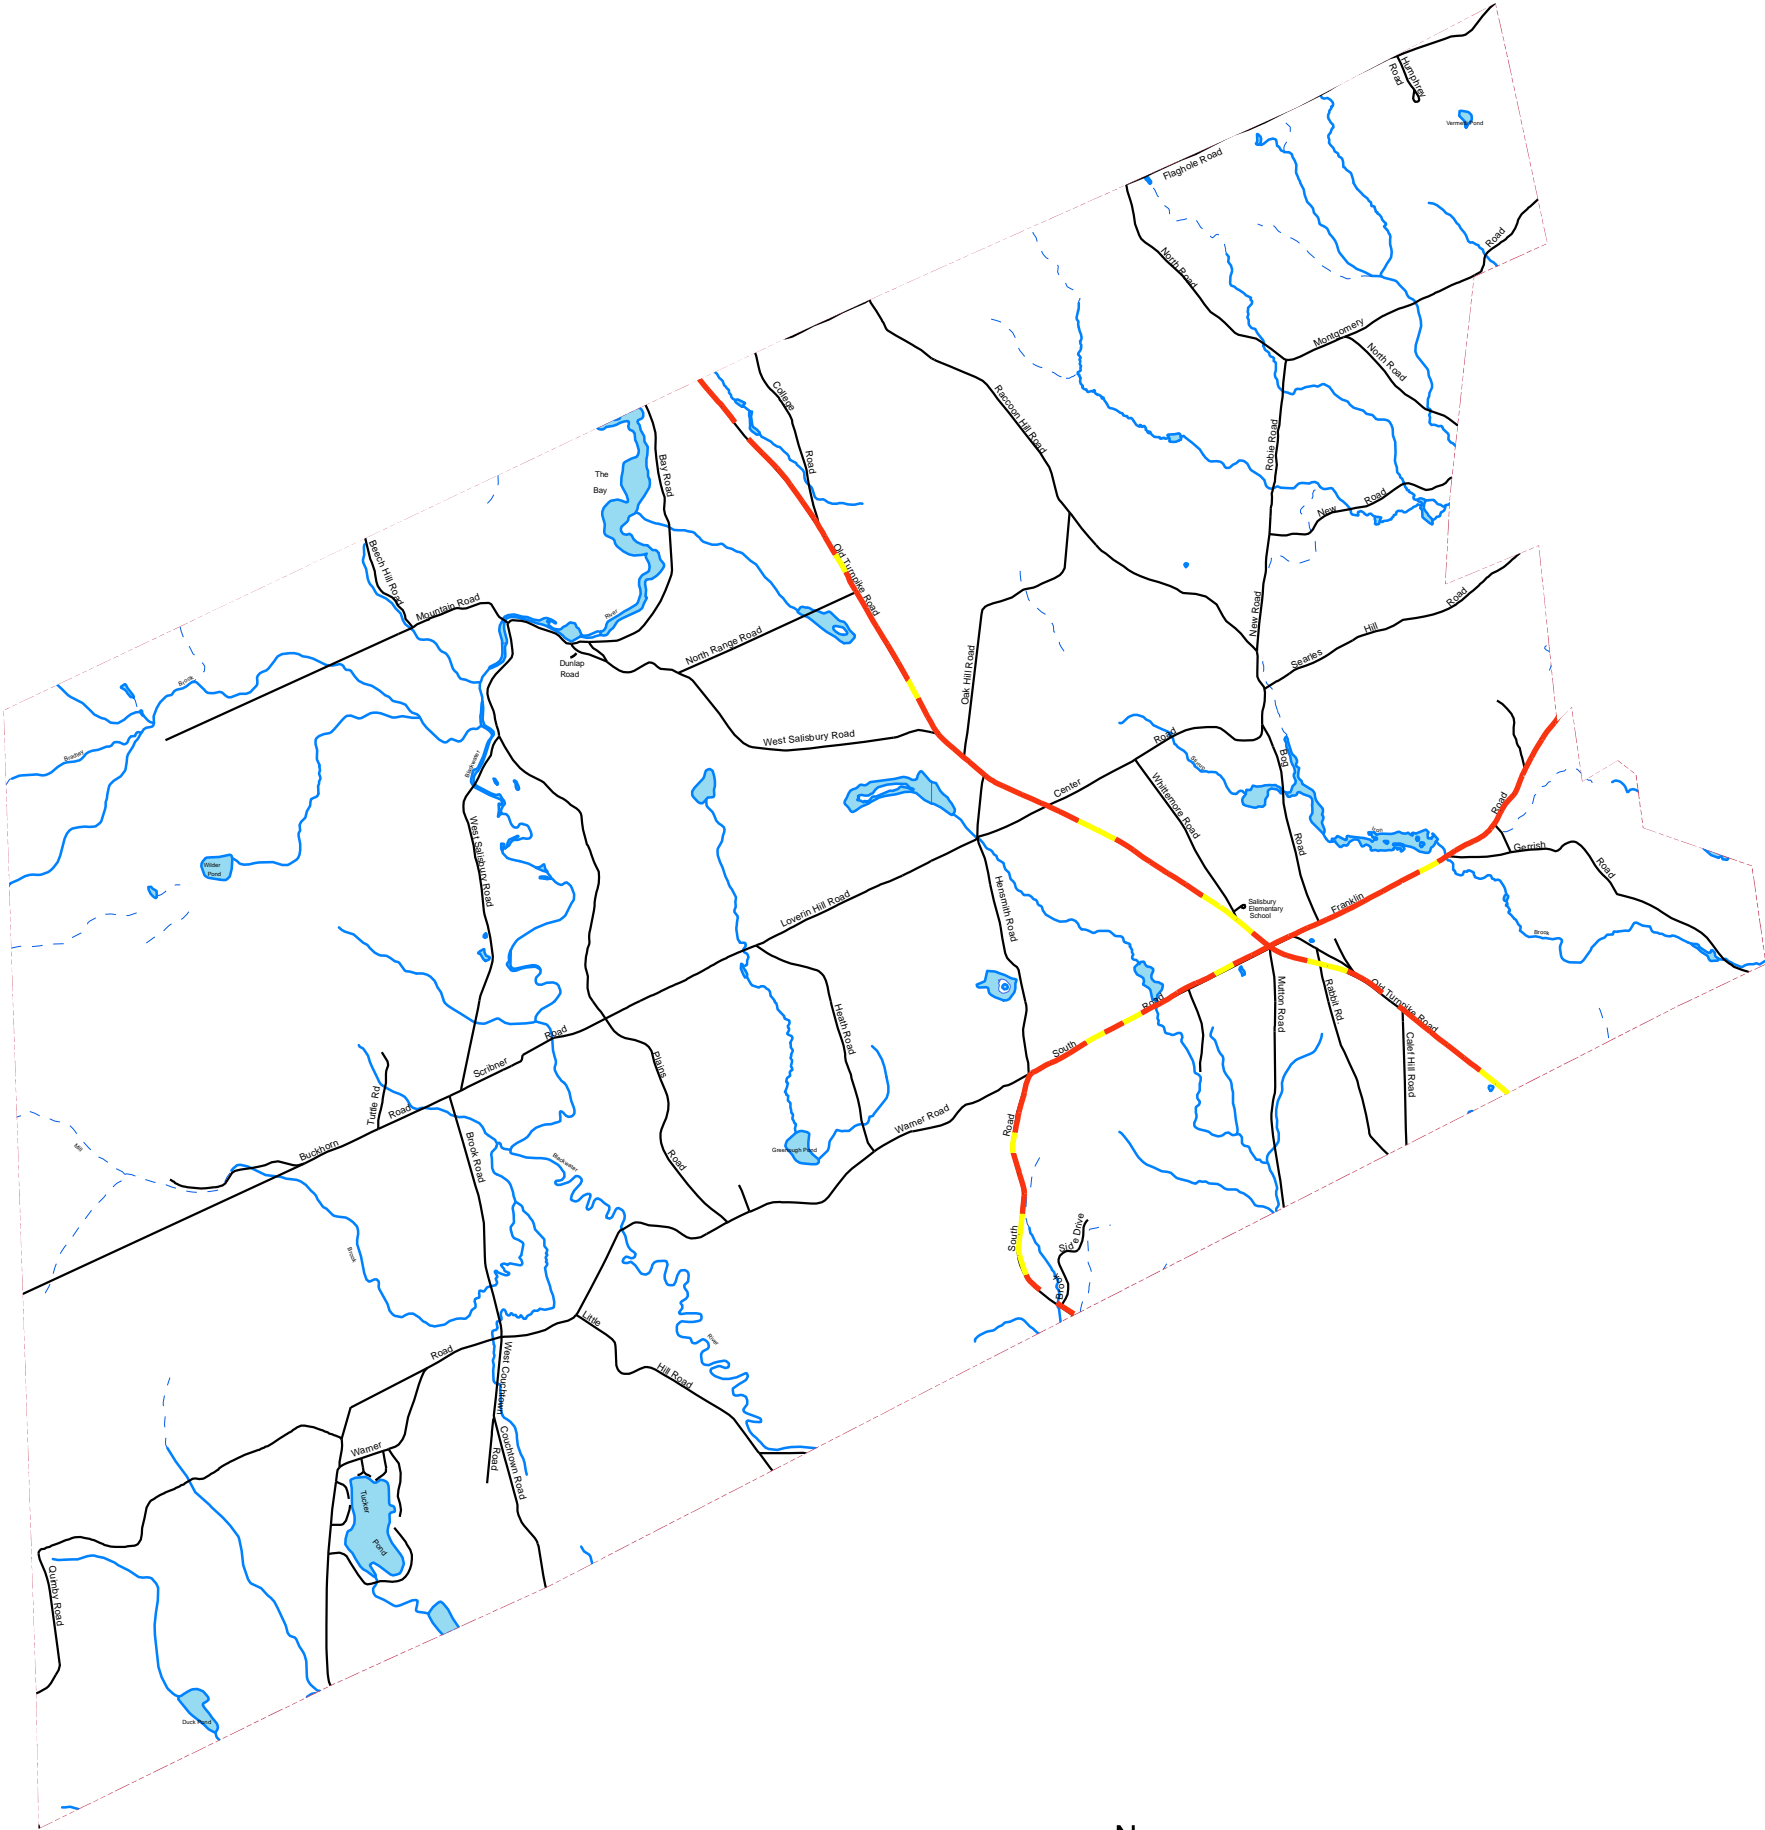

Town of Sailsbury

Road Condition

Legend

- Political Boundary
- Roads
- Rivers and Streams
- Intermittent Streams
- Water Bodies

Road Condition Index

- 0 - 2.5
- 2.5 - 3.5
- 3.5 - 5

Map prepared by
 Central New Hampshire Regional Planning Commission