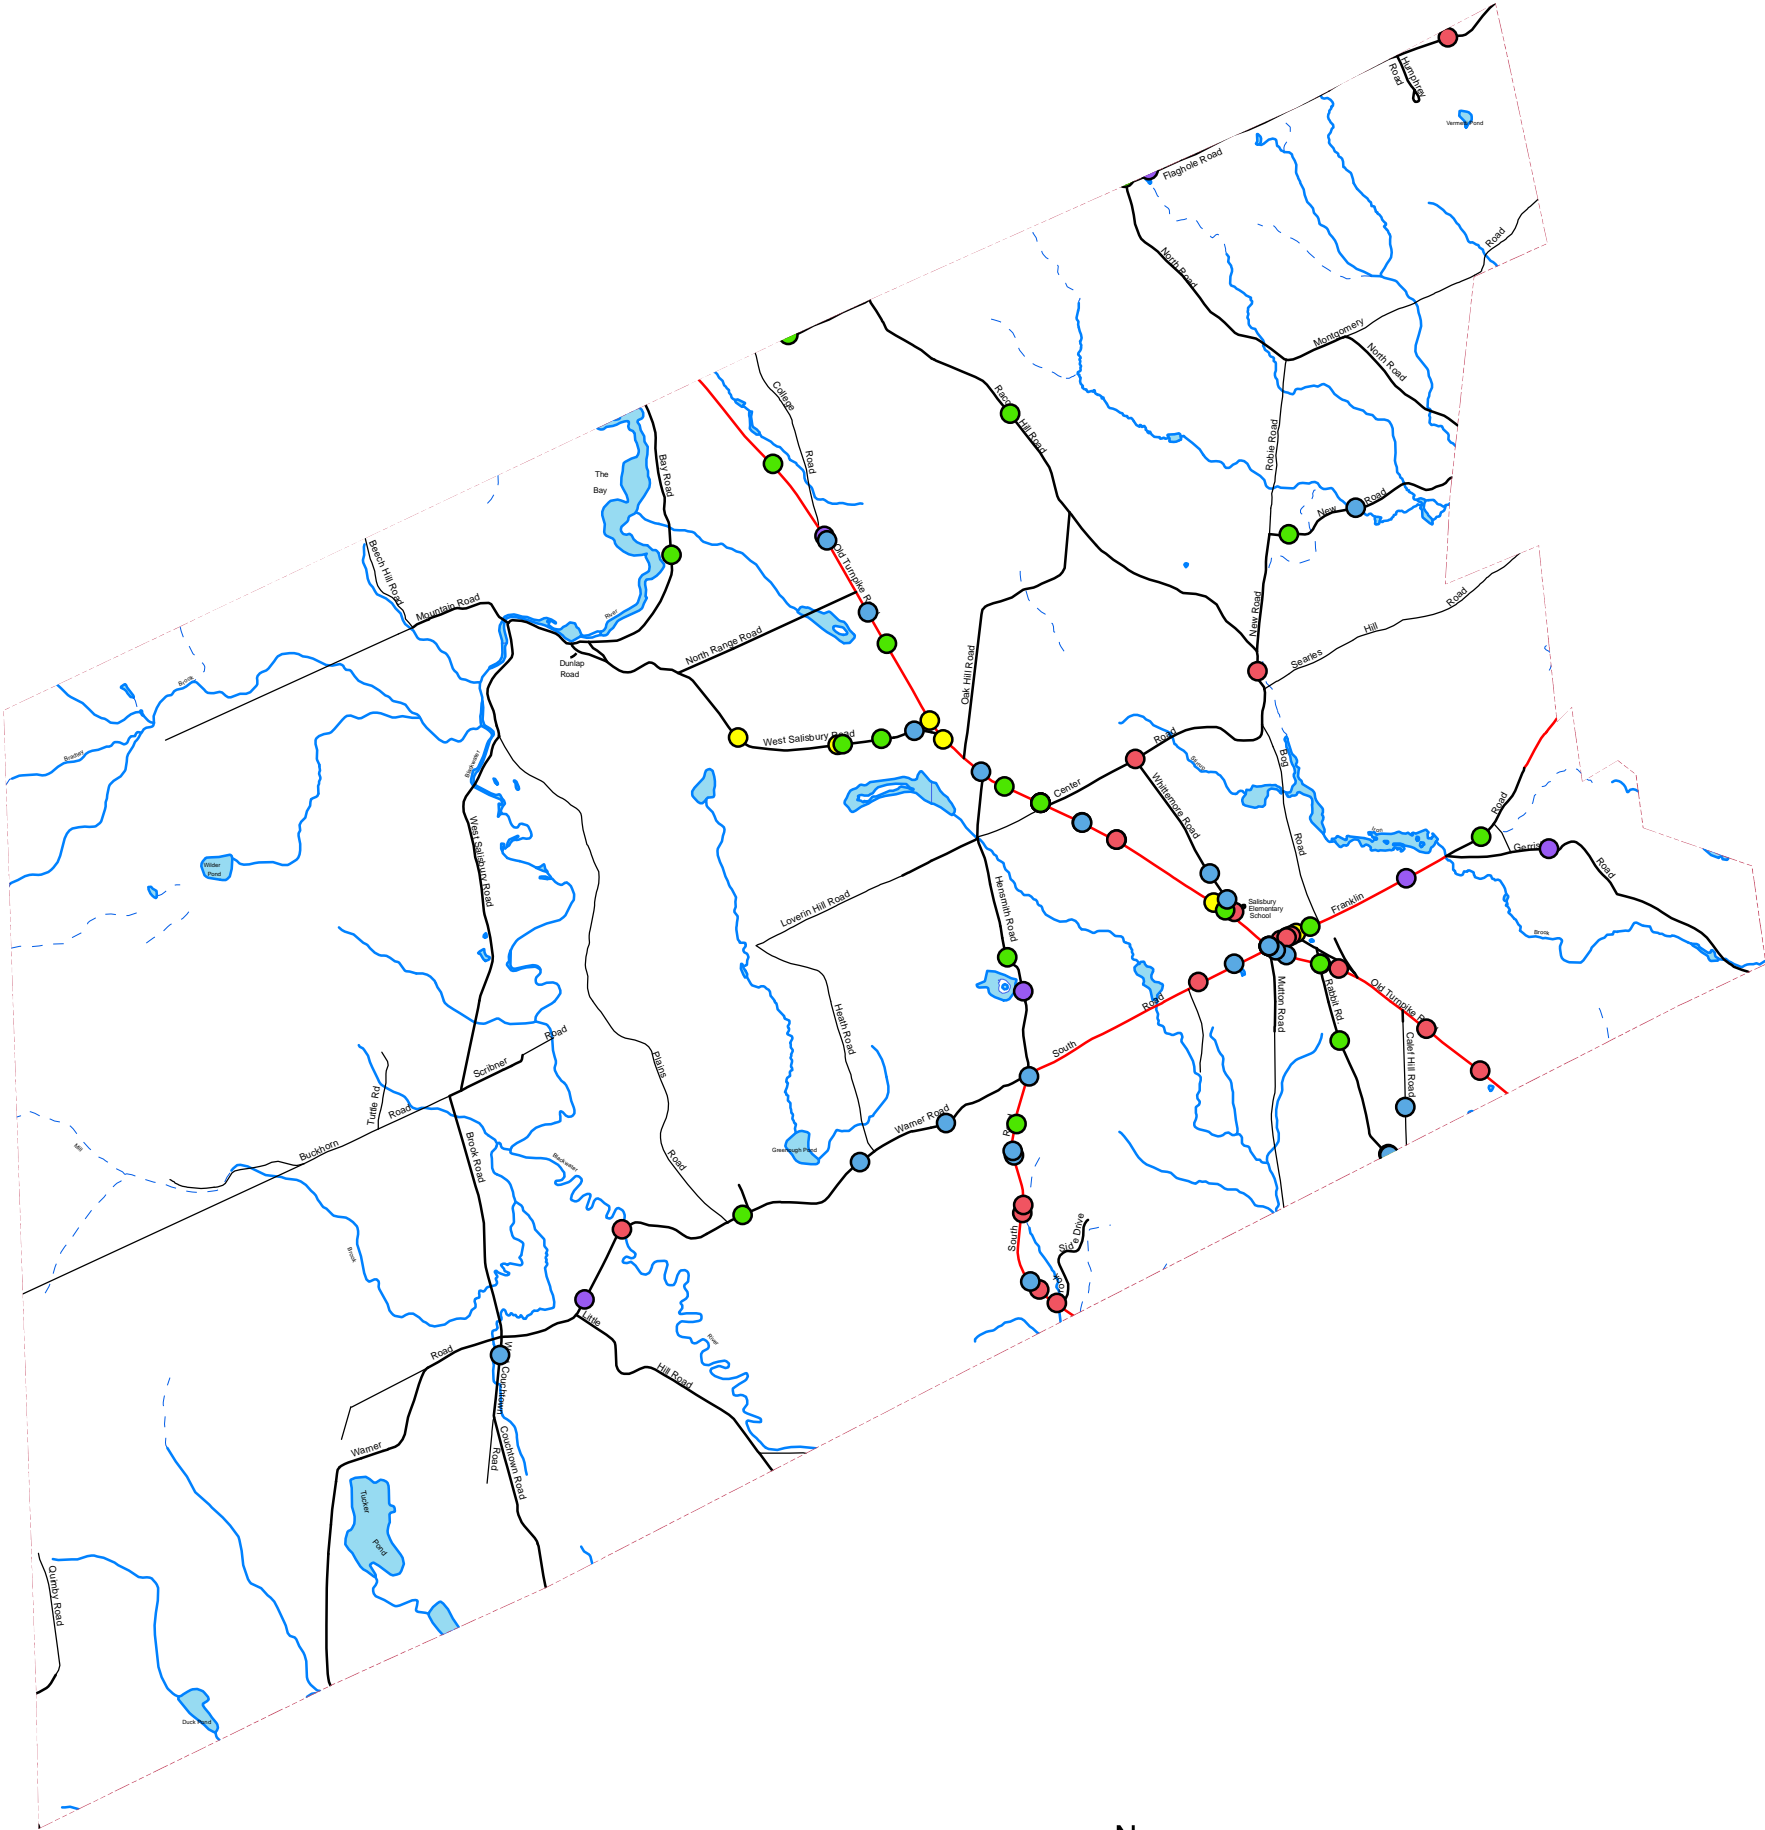

Town of Sailsbury

Car Crash Map

Legend

- Political Boundary
- Class I & II Secondary State Highways
- Class V Town Maintained Roads
- Class VI Town Unmaintained Roads
- Other Roads (Private, Trails, etc)
- Rivers and Streams
- Intermittent Streams
- Water Bodies

Accident Year

- 2003
- 2004
- 2005
- 2006
- 2007

Map prepared by
Central New Hampshire Regional Planning Commission